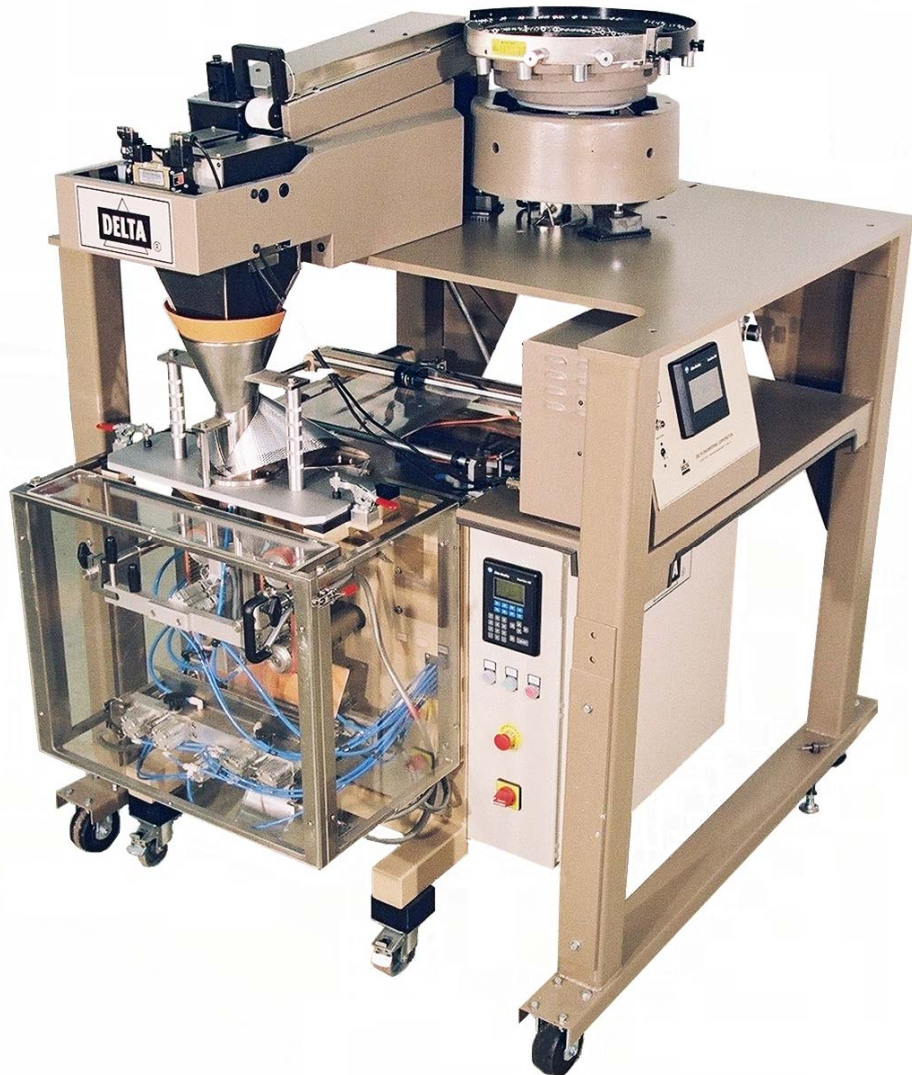

DELTA LC-20 COUNTER - BAGGER SPECIAL

A fully automated system for high-speed counting, specifically designed to integrate with
Vertical Form, Fill, and Seal bag machines.

Typical products include fasteners, electrical connectors, hardware items and medical devices.